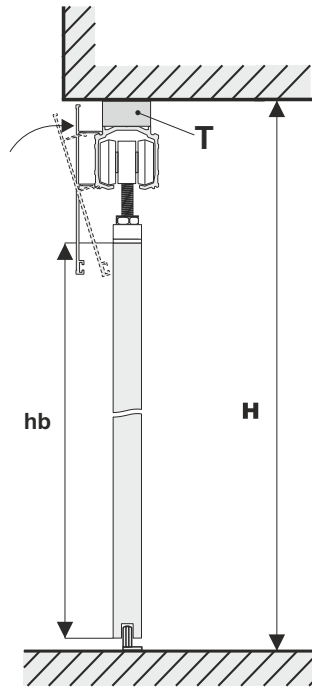

80 kg - index 20393

COMPONENTS

Top track Herakles

L: 1.50 m, 2.00 m, 3.00 m, 4.00 m, 6.00 m

Pathway door set ZPH-18 (Herakles) 120 kg

x2

Carriage Herakles 120 kg

Flat spanner 6/13

L: 1.50 m, 2.00 m, 3.00 m, 4.00 m, 6.00 m

Anti-dust brush (inserted) 4.8 x 13

Sleeve spacer

Wall bracket Herakles

Mounting plate Herakles for wooden fascia

Screw 3.5x10

Soft-close Herakles

x1

40 kg - index 20392

80 kg - index 20393

x1

x2

1. Track within the opening

Board height - hb:

$$hb = H - 81 \text{ mm}$$

H - height of the opening

Without sleeve spacer **T**

$$hb = H - 68 \text{ mm}$$

Top fastening of HERAKLES track
- max. weight of 80 kg, 120 kg per door

2. Track outside the opening

Board height hb:

$$hb = H - 79 \text{ mm}$$

H - height from floor base to top of track