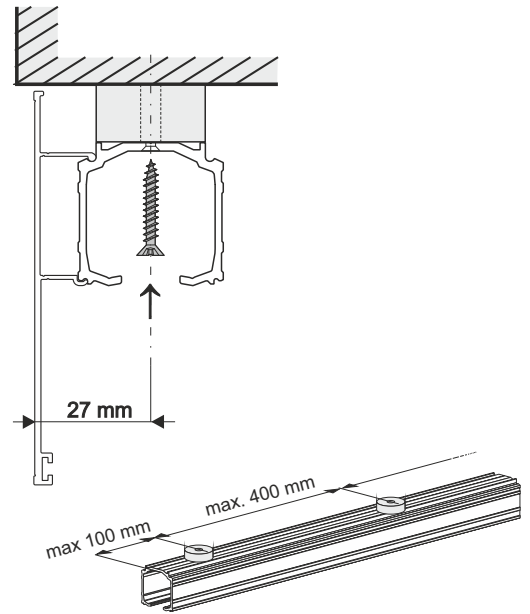

80 kg - index 20393

COMPONENTS

Top track Herakles

L: 1.50 m, 2.00 m, 3.00 m, 4.00 m, 6.00 m

Pathway door set ZPH-18 (Herakles) 120 kg

x2

Carriage Herakles 120 kg

Flat spanner 6/13

L: 1.50 m, 2.00 m, 3.00 m, 4.00 m, 6.00 m

Anti-dust brush (inserted) 4.8 x 13

Sleeve spacer

Wall bracket Herakles

Mounting plate Herakles for wooden fascia

Screw 3.5x10

Soft-close Herakles

x1

40 kg - index 20392

80 kg - index 20393

x1

x2

1. Track within the opening

Board height - hb:

$$hb = H - 81 \text{ mm}$$

H - height of the opening

Without sleeve spacer **T**

$$hb = H - 68 \text{ mm}$$

Top fastening of HERAKLES track
- max. weight of 80 kg, 120 kg per door

2. Track outside the opening

Board height hb:

$$hb = H - 79 \text{ mm}$$

H - height from floor base to top of track