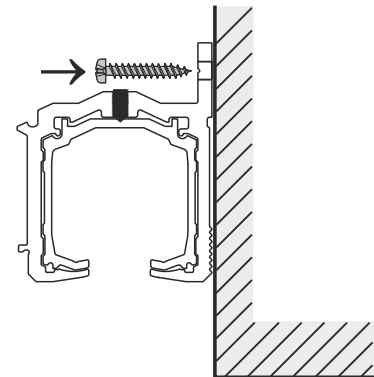

L: 1.50 m, 2.00 m, 3.00 m, 4.00 m, 6.00 m

Anti-dust brush (inserted) 4.8 x 13

Sleeve spacer

Wall bracket Herakles

Mounting plate Herakles for wooden fascia

Screw 3.5x10

Soft-close Herakles

x1

40 kg - index 20392

80 kg - index 20393

x1

x2

1. Track within the opening

Board height - hb:

$$hb = H - 81 \text{ mm}$$

H - height of the opening

Without sleeve spacer **T**

$$hb = H - 68 \text{ mm}$$

Top fastening of HERAKLES track
- max. weight of 80 kg, 120 kg per door

2. Track outside the opening

Board height hb:

$$hb = H - 79 \text{ mm}$$

H - height from floor base to top of track

Side fastening of HERAKLES track
- max. weight of 80 kg, 120 kg per door

Wooden masking fascia installation

ATTENTION!

In cases that it will not be possible to insert carriages after the installation of the top track, carriages should be inserted prior to track installation.