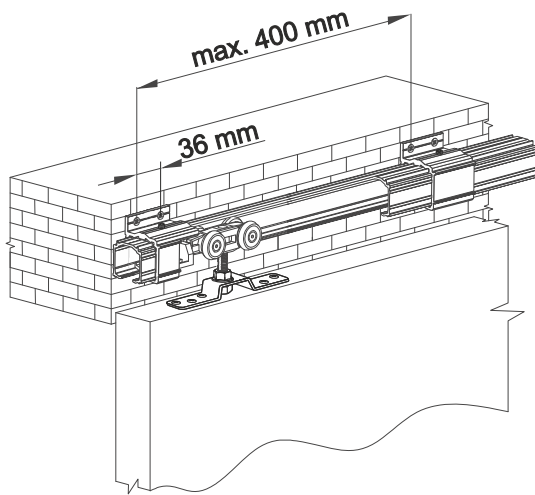

L: 1.50 m, 2.00 m, 3.00 m, 4.00 m, 6.00 m

Anti-dust brush (inserted) 4.8 x 13

Sleeve spacer

Wall bracket Herakles

Mounting plate Herakles for wooden fascia

Screw 3.5x10

Soft-close Herakles

x1

40 kg - index 20392

80 kg - index 20393

x1

x2

1. Track within the opening

Board height - hb:

$$hb = H - 81 \text{ mm}$$

H - height of the opening

Without sleeve spacer **T**

$$hb = H - 68 \text{ mm}$$

Top fastening of HERAKLES track
- max. weight of 80 kg, 120 kg per door

2. Track outside the opening

Board height hb:

$$hb = H - 79 \text{ mm}$$

H - height from floor base to top of track

Side fastening of HERAKLES track
- max. weight of 80 kg, 120 kg per door

Wooden masking fascia installation

ATTENTION!

In cases that it will not be possible to insert carriages after the installation of the top track, carriages should be inserted prior to track installation.