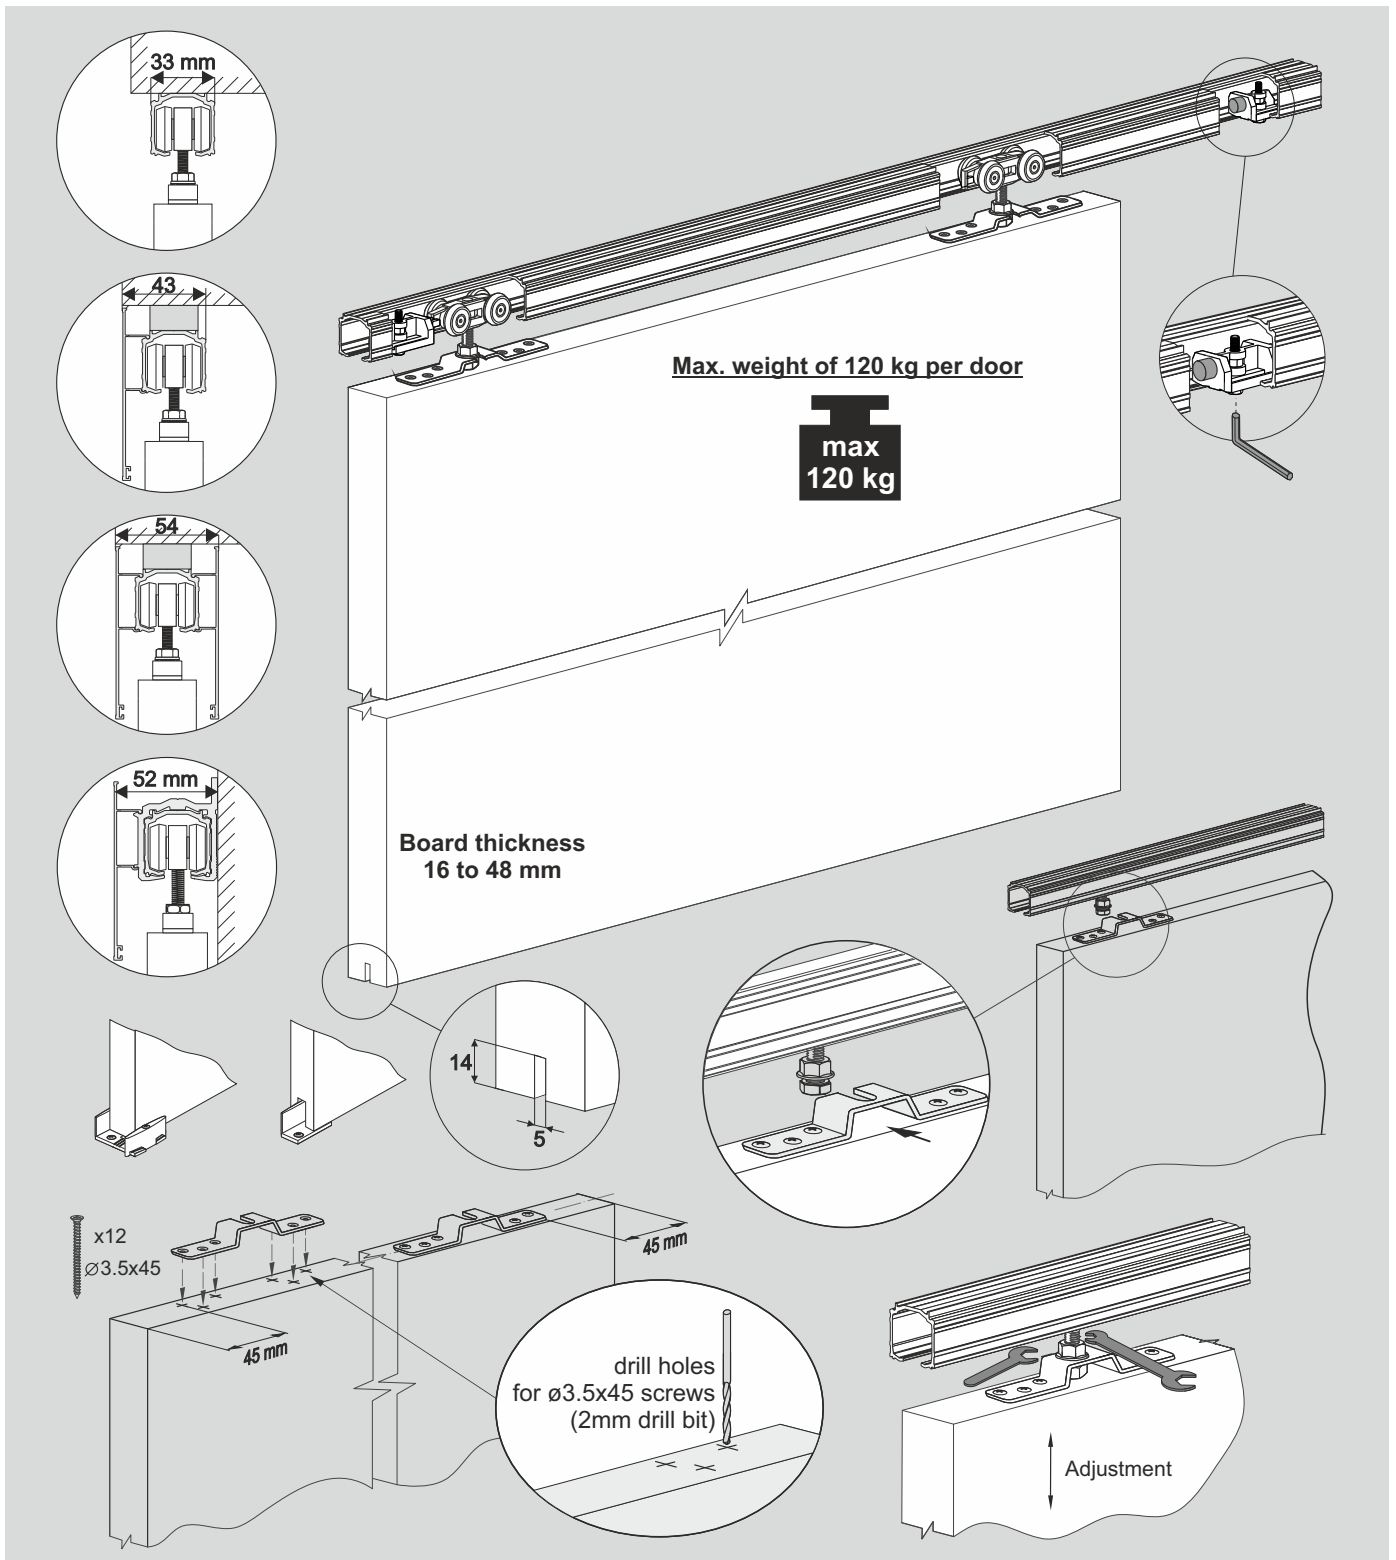

COMPONENTS

Top track Herakles

L: 1.50 m, 2.00 m, 3.00 m, 4.00 m, 6.00 m

Pathway door set ZPH-18 (Herakles) 80 kg

x2 Carriage Herakles 80 kg

Clipstopper Herakles

Stopper

Universal guide

Wall bracket Herakles

Mounting plate Herakles for wooden fascia

Screw 3.5x10

Soft-close Herakles

x1

x1

x2

40 kg - index 20392

80 kg - index 20393

COMPONENTS

Top track Herakles

L: 1.50 m, 2.00 m, 3.00 m, 4.00 m, 6.00 m

Pathway door set ZPH-18 (Herakles) 120 kg

x2

Carriage Herakles 120 kg

Flat spanner 6/13

L: 1.50 m, 2.00 m, 3.00 m, 4.00 m, 6.00 m

Anti-dust brush (inserted) 4.8 x 13

Sleeve spacer

Wall bracket Herakles

Mounting plate Herakles for wooden fascia

Screw 3.5x10

Soft-close Herakles

x1