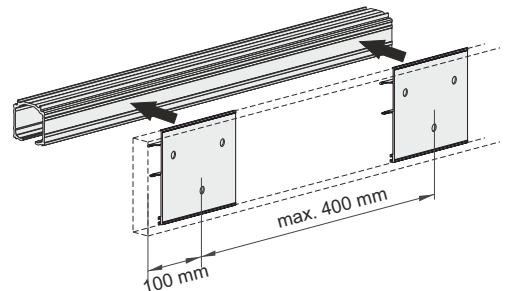

L: 1.50 m, 2.00 m, 3.00 m, 4.00 m, 6.00 m

Anti-dust brush (inserted) 4.8 x 13

Sleeve spacer

Wall bracket Herakles

Mounting plate Herakles for wooden fascia

Screw 3.5x10

Soft-close Herakles

x1

40 kg - index 20392

80 kg - index 20393

x1

x2

1. Track within the opening

Board height - hb:

$$hb = H - 81 \text{ mm}$$

H - height of the opening

Without sleeve spacer **T**

$$hb = H - 68 \text{ mm}$$

Top fastening of HERAKLES track
- max. weight of 80 kg, 120 kg per door

2. Track outside the opening

Board height hb:

$$hb = H - 79 \text{ mm}$$

H - height from floor base to top of track

Side fastening of HERAKLES track
- max. weight of 80 kg, 120 kg per door

Wooden masking fascia installation

ATTENTION!

In cases that it will not be possible to insert carriages after the installation of the top track, carriages should be inserted prior to track installation.