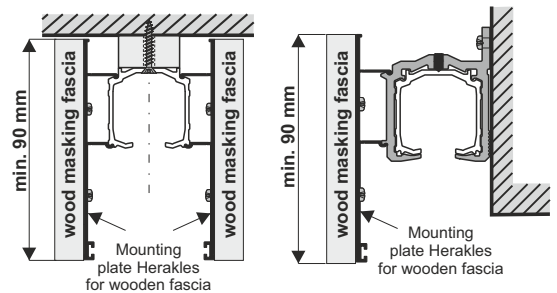

L: 1.50 m, 2.00 m, 3.00 m, 4.00 m, 6.00 m

Anti-dust brush (inserted) 4.8 x 13

Sleeve spacer

Wall bracket Herakles

Mounting plate Herakles for wooden fascia

Screw 3.5x10

Soft-close Herakles

x1

40 kg - index 20392

80 kg - index 20393

x1

x2

1. Track within the opening

Board height - hb:

$$hb = H - 81 \text{ mm}$$

H - height of the opening

Without sleeve spacer **T**

$$hb = H - 68 \text{ mm}$$

Top fastening of HERAKLES track
- max. weight of 80 kg, 120 kg per door

2. Track outside the opening

Board height hb:

$$hb = H - 79 \text{ mm}$$

H - height from floor base to top of track

Side fastening of HERAKLES track
- max. weight of 80 kg, 120 kg per door

Wooden masking fascia installation

ATTENTION!

In cases that it will not be possible to insert carriages after the installation of the top track, carriages should be inserted prior to track installation.