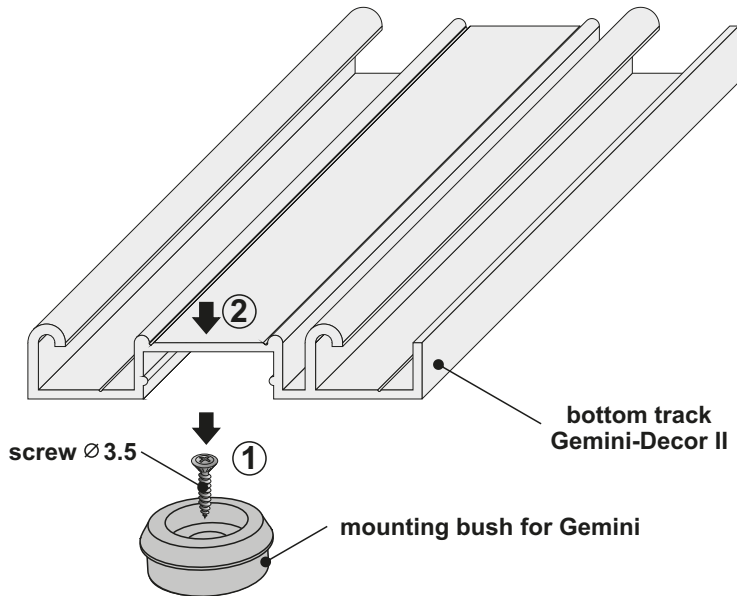

Installation of bottom track Gemini-Decor II using our mounting bush

bottom track Gemini-Decor II

Important dimension

x = 41	Pax, Pax XL, Gemini, Julia, Karat, Romeo
x = 48	10-tka, Fox, Vitara
x = 50	Alfa, Beta, Factor, Faworyt, Fiesta, Focus, Universal, Victoria, Secret Line, Slim Line