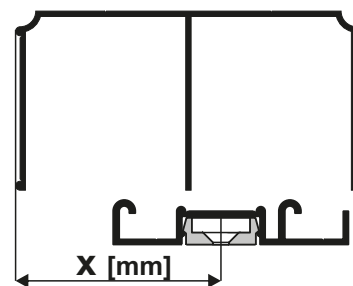

Installation of bottom track Gemini-Decor II using our mounting bush

bottom track Gemini-Decor II

Important dimension

x = 41	Pax, Pax XL, Gemini, Julia, Karat, Romeo
x = 48	10-tka, Fox, Vitara
x = 50	Alfa, Beta, Factor, Faworyt, Fiesta, Focus, Universal, Victoria, Secret Line, Slim Line