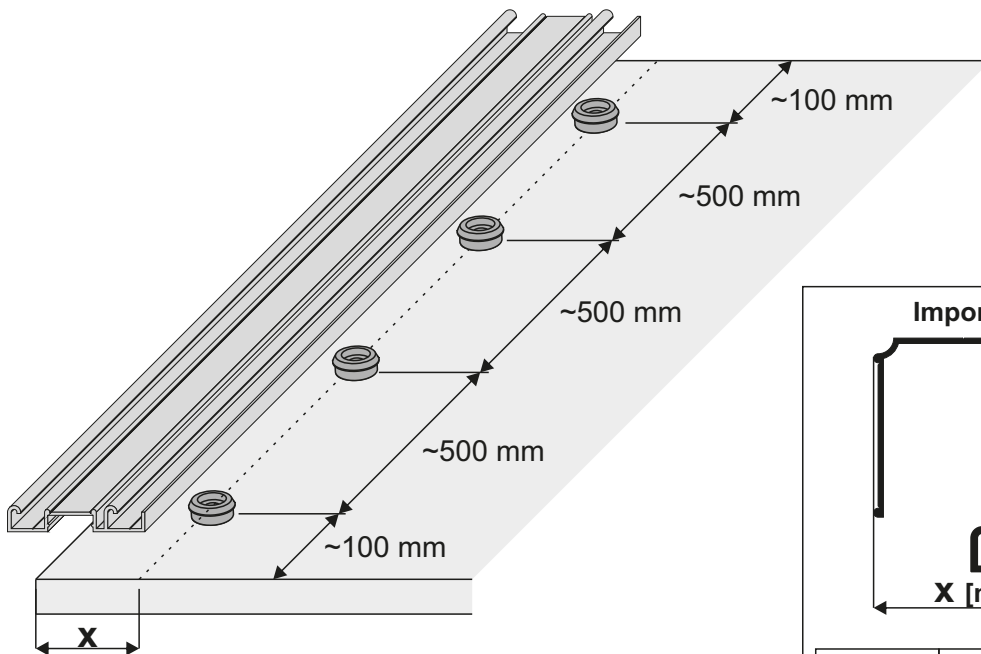

Installation of bottom track Gemini-Decor II using our mounting bush

bottom track Gemini-Decor II

Important dimension

x = 41	Pax, Pax XL, Gemini, Julia, Karat, Romeo
x = 48	10-tka, Fox, Vitara
x = 50	Alfa, Beta, Factor, Faworyt, Fiesta, Focus, Universal, Victoria, Secret Line, Slim Line