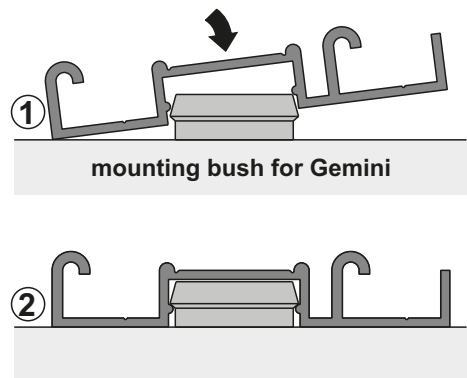

Installation of bottom track Gemini-Decor II using our mounting bush

bottom track Gemini-Decor II

Important dimension

x = 41	Pax, Pax XL, Gemini, Julia, Karat, Romeo
x = 48	10-tka, Fox, Vitara
x = 50	Alfa, Beta, Factor, Faworyt, Fiesta, Focus, Universal, Victoria, Secret Line, Slim Line